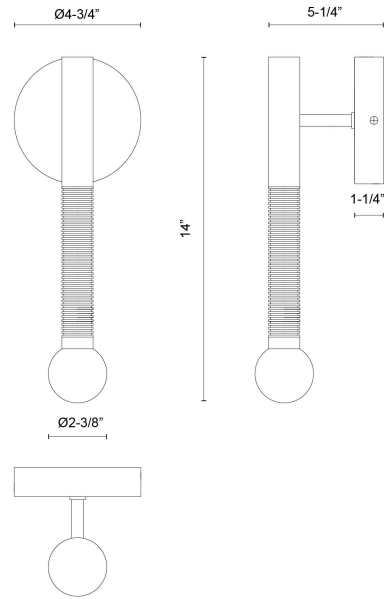

Arden 14-in Wall/Vanity Light

Model	Color Temperature	Wattage	Voltage	Total Lumens	Delivered Lumens	Dimmer Support (Optional, Not Included)
WV612114-UNV WV612114BGOP-UNV WV612114MBOP-UNV	3000K	6W	120-277V	630lm	450lm* (BGOP) 435lm (MBOP)	TRIAC/ELV

SPECIFICATION DETAILS

Fixture Dimensions	W2-3/8" x H14" x E5-1/4"
Canopy Dimensions	D4-3/4" x E1-1/4"
Location	Damp
Dimming Range	100% - 10%
Glass Details	Opal Glass
Illumination Direction	Down
Light Source/Life	LED (50,000 hours) 90CRI
Material	Aluminum, Glass
Mounting Direction	Wall Mount all orientation
Height from Center	11-1/2"
Compliance	ETL Certified: Yes CEC Title 24: Yes