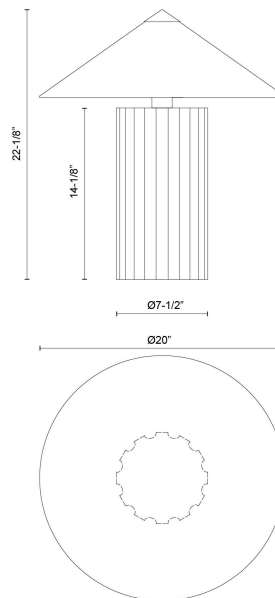

Ono 20-in Table Lamp

Model	Bulbs (not included)	Wattage (or equivalent)
TL441020 TL441020MB	1 x E26	60W

The Ono table lamp is a perfect blend of Japandi design. It's simple, natural, and has a super cool triangular shade and a base that looks like lava rock. It's like a piece of art that you can use every day!

SPECIFICATION DETAILS

Fixture Dimensions	D20" x H22-1/8"
Lamp Base Dimensions	D7-1/2" x H14-1/8"
Location	Dry
Illumination Direction	Up/Down
Light Source/Life	Socket
Material	Steel, Polymeric Material, Cotton
Shade Details	White Cotton Shade
Wire Length	72"
Wire Style	Black Braided Wire
Compliance	ETL Certified: Yes