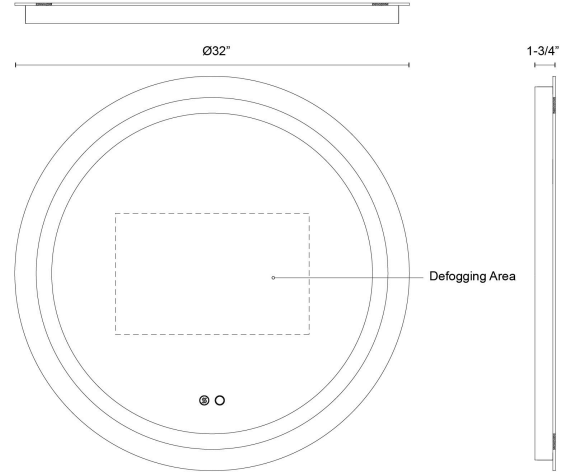

## Hillmont 32-in Vanity Mirror

Model	Color Temperature	Wattage	Voltage	Total Lumens	Delivered Lumens	Dimmer Support (Optional, Not Included)
VM41032-5CCT VM41032-5CCT	5CCT,2700K,3000K,3500K,4000K,5000K	38W	120V	1600lm	450lm*	

### SPECIFICATION DETAILS

Fixture Dimensions	D32" x E1-3/4"
Location	Damp
Dimming Range	100% - 10%
Glass Details	Frosted Glass
Illumination Direction	Front
Light Source/Life	LED (50,000 hours) 90CRI
Material	Steel, Aluminum, Glass
Mounting Direction	Wall Mount Only
Height from Center	16"
Compliance	<b>ADA Certified:</b> Yes <b>UL Certified:</b> Yes