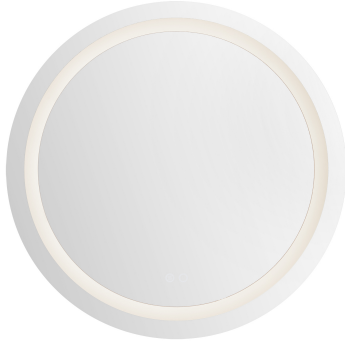

## Hillmont 32-in Vanity Mirror

Model	Color Temperature	Wattage	Voltage	Total Lumens	Delivered Lumens	Dimmer Support (Optional, Not Included)
VM41032-5CCT VM41032-5CCT	5CCT,2700K,3000K,3500K,4000K,5000K	38W	120V	1600lm	450lm*	

Elevate your daily routine with the Hillmont LED Lighting Mirror, a perfect fusion of contemporary style and practicality. Its circular design adds a touch of sophistication to any space. You can easily set the mood and lighting that suits you best, while the convenient touch-based dimming button ensures effortless control. Illuminate your world with the Hillmont Mirror, designed to enhance your morning routine and elevate your makeup game.

### SPECIFICATION DETAILS

Fixture Dimensions	D32" x E1-3/4"
Location	Damp
Dimming Range	100% - 10%
Glass Details	Frosted Glass
Illumination Direction	Front
Light Source/Life	LED (50,000 hours) 90CRI
Material	Steel, Aluminum, Glass
Mounting Direction	Wall Mount Only
Height from Center	16"
Compliance	<b>ADA Certified:</b> Yes <b>UL Certified:</b> Yes