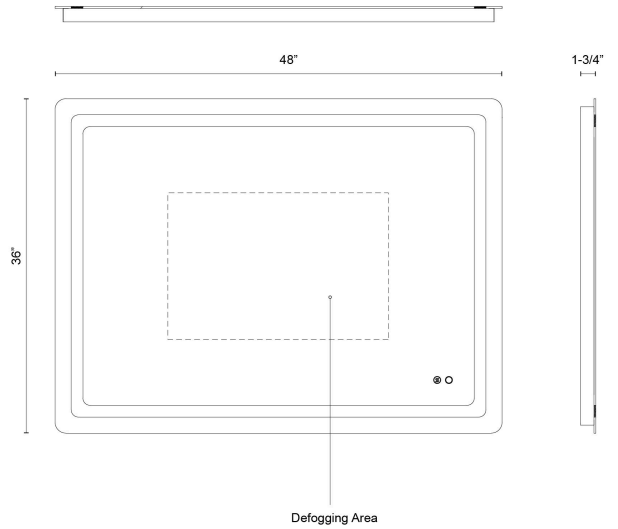

## Seneca 48-in Vanity Mirror

Model	Color Temperature	Wattage	Voltage	Total Lumens	Delivered Lumens	Dimmer Support (Optional, Not Included)
<b>VM31148-5CCT</b> VM31148-5CCT	5CCT,2700K,3000K,3500K,4000K,5000K	69W	120V	2080lm	600lm*	

### SPECIFICATION DETAILS

Fixture Dimensions	W48" x H36" x E1-3/4"
Location	Damp
Dimming Range	100% - 10%
Glass Details	Frosted Glass
Illumination Direction	Front
Light Source/Life	LED (50,000 hours) 90CRI
Material	Steel, Aluminum, Glass
Mounting Direction	Wall Mount Horizontal or Vertical
Height from Center	18"
Compliance	<b>ADA Certified:</b> Yes <b>UL Certified:</b> Yes