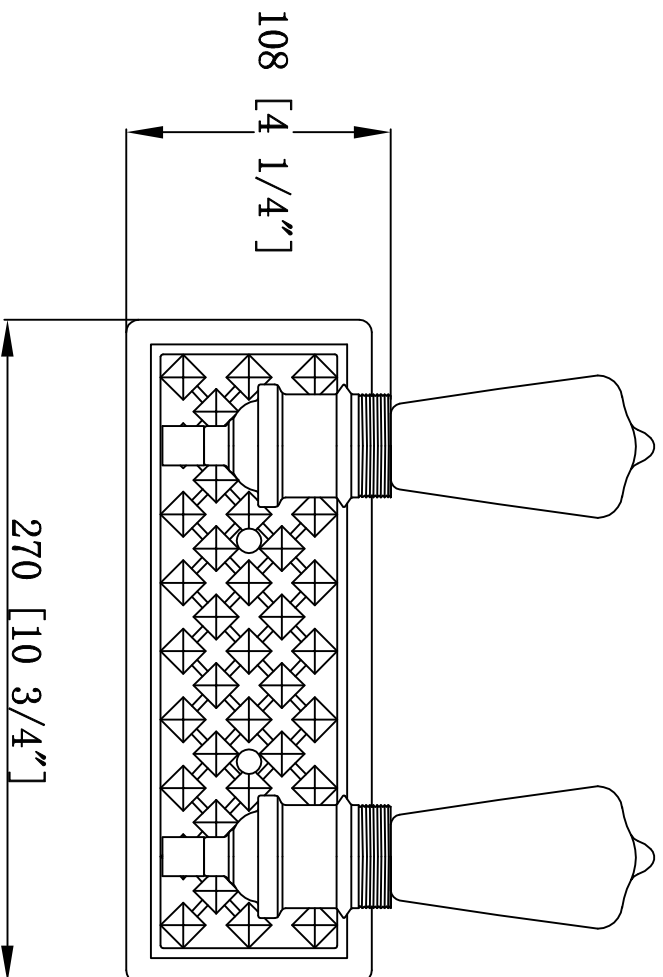

ITEM#: 80563-2W

INNOVATIONS  
LIGHTING

PROJECT:

TYPE: