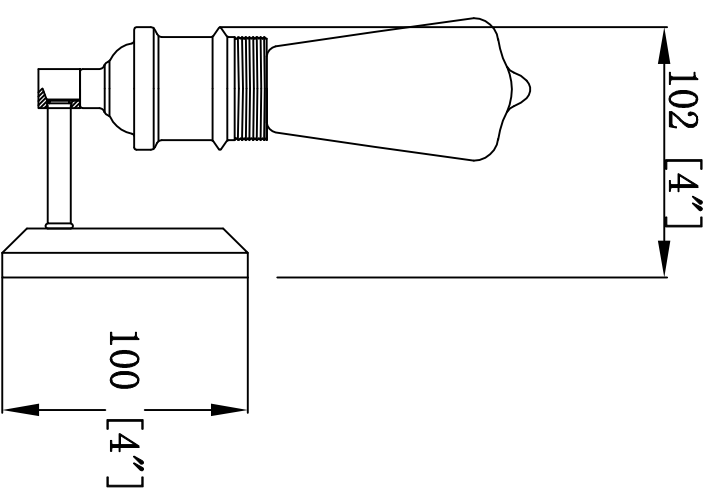

ITEM#: 80563-2W

INNOVATIONS  
LIGHTING

PROJECT:

TYPE: