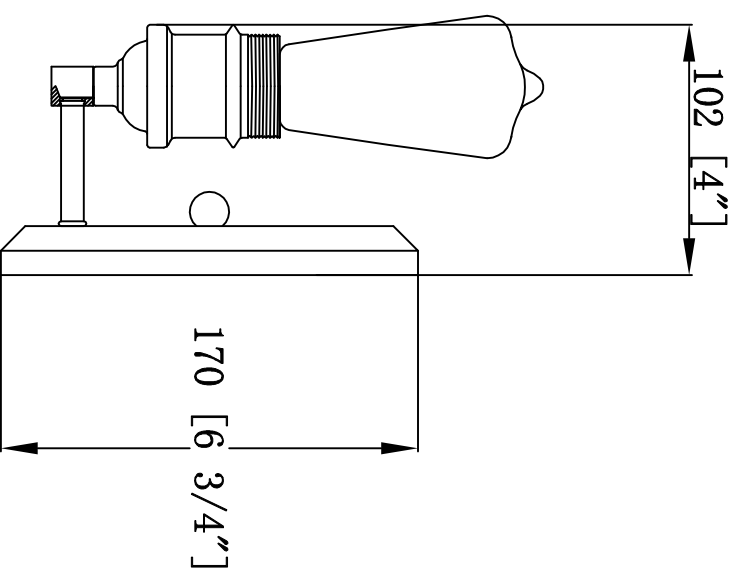

ITEM#: 80563-1W

INNOVATIONS
LIGHTING

PROJECT:

TYPE: