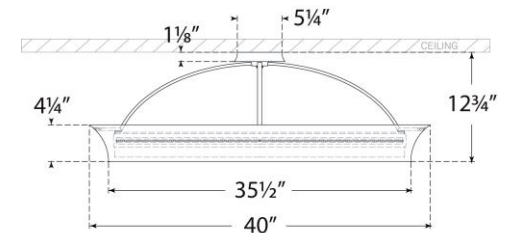

TEAR SHEET

Garland 40" Dual Lit Ring Flush Mount

Item # TOB 4523AI

Designer: Thomas O'Brien

Height: 12.75"

Width: 40"

Canopy: 5.25" Round

Finishes: AI, G, PN

Lightsource: Dedicated LED

Wattage: 40w (4800lm)

Weight: 32 Pounds

Note: UL Only | Able to Convert to Hanging

Front View

Top View