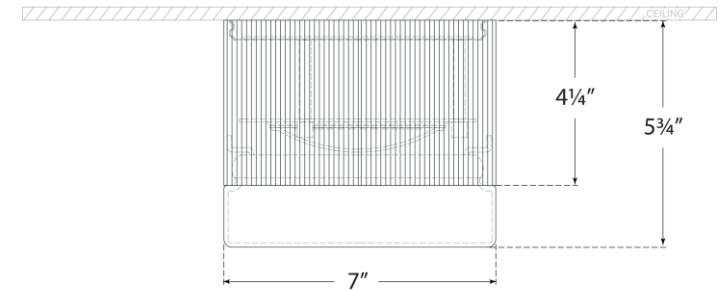

TEAR SHEET

Ace 7" Flush Mount

Item # TOB 4355BZ-WG

Designer: Thomas O'Brien

Height: 5.75"

Width: 7"

Finishes: BZ, HAB, PN

Glass Options: WG

Lightsource: Dedicated LED

Wattage: 15w (1800lm)

Weight: 4 Pounds

Front View

Bottom View