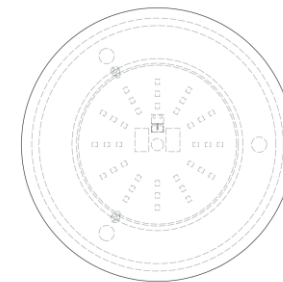

TEAR SHEET

Ace 7" Flush Mount

Item # TOB 4355BZ-WG

Designer: Thomas O'Brien

Height: 5.75"

Width: 7"

Finishes: BZ, HAB, PN

Glass Options: WG

Lightsource: Dedicated LED

Wattage: 15w (1800lm)

Weight: 4 Pounds

Front View

Bottom View