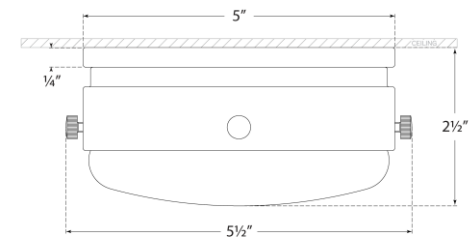

TEAR SHEET

Hicks 5.5" Solitaire Flush Mount

Item # TOB 4062HAB-WG

Designer: Thomas O'Brien

Height: 2.5"

Width: 5.5"

Finishes: AN, BZ/HAB, HAB, PN

Glass Options: WG

Lightsource: Dedicated LED

Wattage: 12w (1100lm)

Weight: 1 Pound

Front View