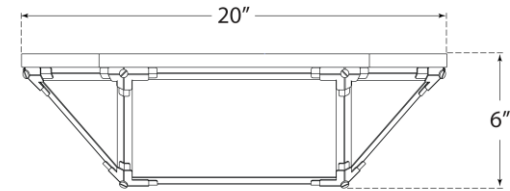

TEAR SHEET

Morris Large Flush Mount

Item # SK 4009AZ-FG

Designer: Suzanne Kasler

Height: 6"

Width: 20"

Finishes: AZ, GI, PN

Glass Options: FG, WG

Socket: 4 - E26 Keyless

Wattage: 4 - 40 A19

Weight: 16 Pounds

Bottom View