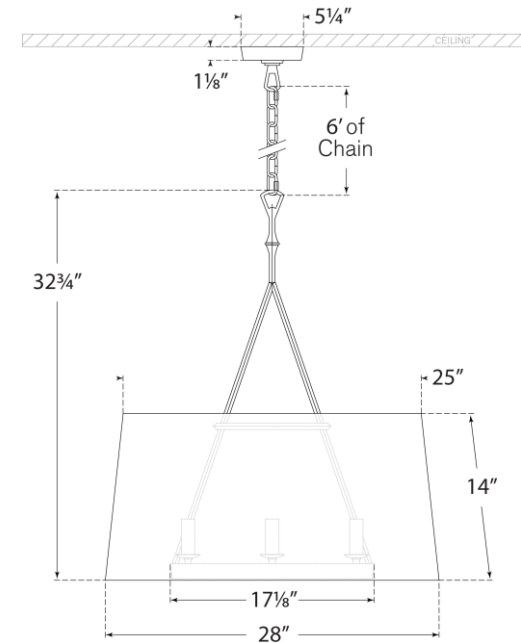

## Dauphine Large Hanging Shade

Item # S 5401AI-L

Designer: Studio VC

Height: 32.75"

Width: 28"

Canopy: 5.25" Round

Finishes: AI, GI

Shade Treatments: L

Shade Details: 25" x 28" x 14"

Socket: 6 - E12 Candelabra

Wattage: 6 - 60 B11

Weight: 12 Pounds

Front View