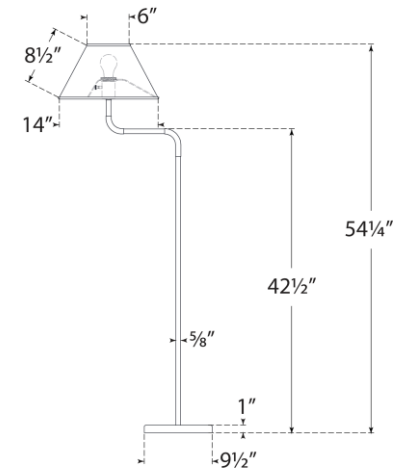

TEAR SHEET

Rigby Medium Bridge Arm Floor Lamp

Item # MF 1055PN/EB-L

Designer: Marie Flanigan

Height: 54.25"

Width: 14"

Extension: 21.5"

Base: 9.5" Round

Finishes: PN/EB, SB/NO

Shade Treatments: L

Shade Details: 6" x 14" x 8.5"

Socket: E26 Dimmer

Wattage: 15 LED A

Weight: 19 Pounds

Front View

Top View