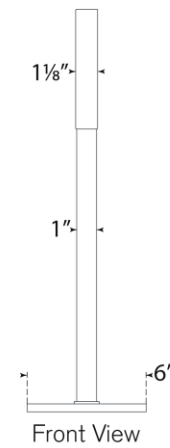

SPEC SHEET

Rousseau 20" Table Lamp

Item # KW 3280AB-EC

Designer: Kelly Wearstler

Height: 20.25"

Width: 6"

Base: 6" Round

Finishes: AB, BZ, PN

Glass Options: EC

Lightsource: Dedicated LED w/ Touch Dimmer on Body

Wattage: 6w (150 - 700lm)

Weight: 6 Pounds

Note: UL Only

Front View

Side View

Top View