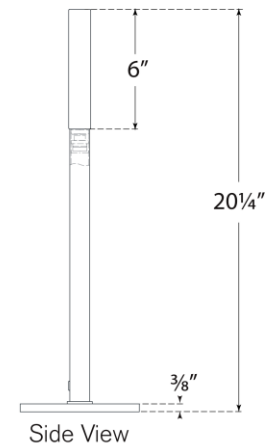

SPEC SHEET

Rousseau 20" Table Lamp

Item # KW 3280AB-EC

Designer: Kelly Wearstler

Height: 20.25"

Width: 6"

Base: 6" Round

Finishes: AB, BZ, PN

Glass Options: EC

Lightsource: Dedicated LED w/ Touch Dimmer on Body

Wattage: 6w (150 - 700lm)

Weight: 6 Pounds

Note: UL Only

Front View

Side View

Top View