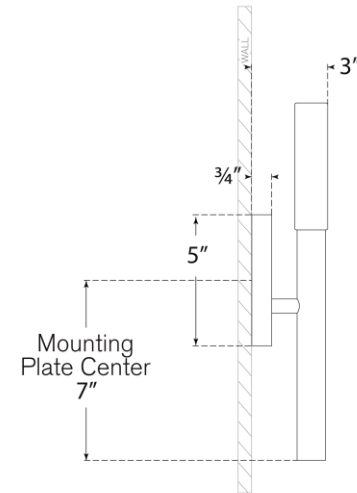

## Rousseau Small Bath Sconce

Item # KW 2280BZ-EC

Designer: Kelly Wearstler

Height: 14"

Width: 3"

Extension: 3"

Backplate: 3" x 5" Oval

Finishes: AB, BZ, PN

Glass Options: CG, EC, ECG, SG

Lightsource: Dedicated LED

Wattage: 6w (700lm)

Weight: 3 Pounds

Note: Requires Smaller Outlet Box

Top View

Side View

Front View