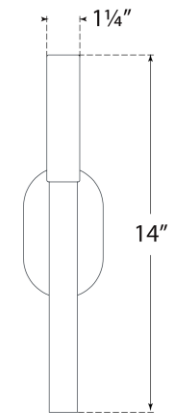

## Rousseau Small Bath Sconce

Item # KW 2280BZ-EC

Designer: Kelly Wearstler

Height: 14"

Width: 3"

Extension: 3"

Backplate: 3" x 5" Oval

Finishes: AB, BZ, PN

Glass Options: CG, EC, ECG, SG

Lightsource: Dedicated LED

Wattage: 6w (700lm)

Weight: 3 Pounds

Note: Requires Smaller Outlet Box

Top View

Side View

Front View