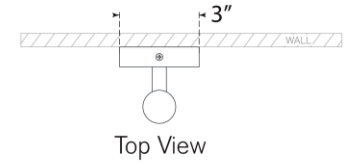

## Rousseau Small Bath Sconce

Item # KW 2280BZ-EC

Designer: Kelly Wearstler

Height: 14"

Width: 3"

Extension: 3"

Backplate: 3" x 5" Oval

Finishes: AB, BZ, PN

Glass Options: CG, EC, ECG, SG

Lightsource: Dedicated LED

Wattage: 6w (700lm)

Weight: 3 Pounds

Note: Requires Smaller Outlet Box

Top View

Side View

Front View