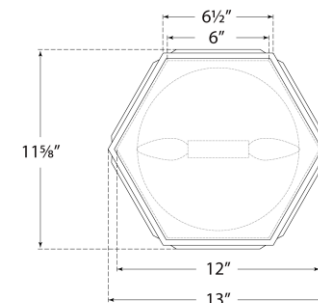

TEAR SHEET

Bradford Small Hexagonal Flush Mount

Item # KS 4120MIR/PN-FG

Designer: kate spade new york

Height: 4.25"

Width: 13"

Finishes: BLK/SB, BLS/PN, CRE/SB, MIR/PN, MIR/SB

Glass Options: FG

Socket: 2 - E12 Candelabra

Wattage: 2 - 60 B11

Weight: 10 Pounds

Front View

Bottom View