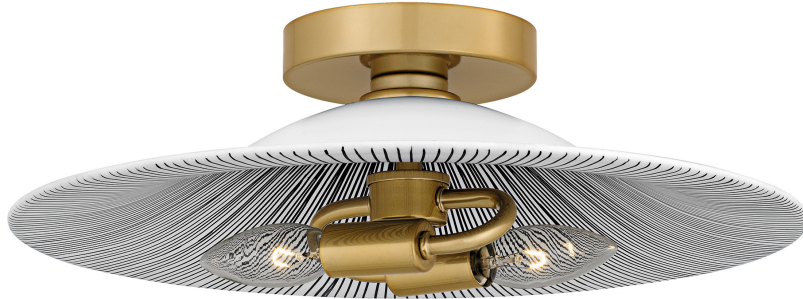

QFL6789LGK

Indigo 2-Light Light Gold Flush Mount
Light Gold

QUOIZEL
LIGHTING

DIMENSIONS

Dimensions: 15.75" W x 5.25" H x 15.75" D

Canopy Dimensions: 5.00"W x 1.00"D

Weight: 2.86 lbs

DETAILS

Material: STEEL

Glass/Shade Description: Metal - Steel

LAMPING

Light Source: Socketed

Bulb Included: No

Bulb Type: Candelabra Base

Bulb Quantity: 2

Watts per Bulb: 60

LED Wattage Equivalent: 15W

ELECTRICAL

Dimmable: Yes

Voltage: 120v

Wire Length: 0.5'

INSTALLATION

Location Rating: Damp

Install Position: N/A