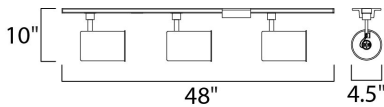

MEASUREMENTS

DIMENSION : 48." W x 10." H x 4.5" Ext
HANGING WEIGHT : 4.12 lb

LAMPING

INPUT VOLTAGE : 120V
LUMENS : (0 Del.)
BULB : 3 x 75W (NOT INCLUDED), 225W Total
DIMMABLE : Dimmable

FINISHES OPTION

White WT