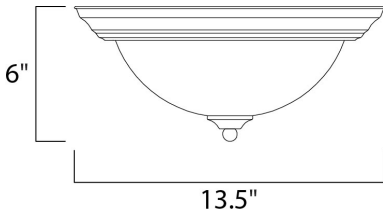

MEASUREMENTS

DIMENSION : 13.5" L x 13.5" W x 6." H
 HANGING WEIGHT : 2.65 lb

LAMPING

INPUT VOLTAGE : 120V
 LUMENS : 1,800 Rated (0 Del.)
 BULB : 2 x 13W (INCLUDED), 26W Total
 CRI : 80+ CRI
 COLOR_TEMP : 2700K