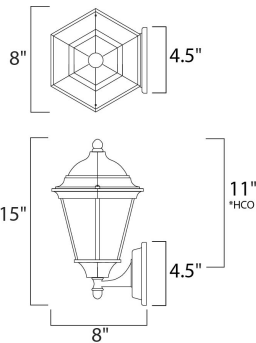

LAMPING

INPUT VOLTAGE : 120V
LUMENS : 900 Rated (0 Del.)
BULB : 1 x 13W (INCLUDED), 13W Total
CRI : 80+ CRI
COLOR_TEMP : 2700K