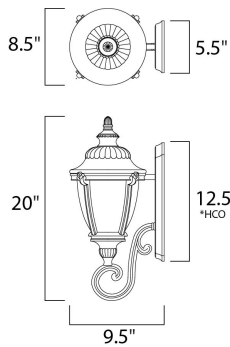

PRODUCT DESCRIPTION

MEASUREMENTS

DIMENSION : 8.5" W x 20." H x 9.5" Ext
BACK PLATE : 5.5" W x 12.5" H x 9.5" HCO
HANGING WEIGHT : 5.52 lb

LAMPING

INPUT VOLTAGE : 120V
LUMENS : 800 Rated (0 Del.)
BULB : 1 x 9W LED (INCLUDED), 9W Total
DIMMABLE : Dimmable
CRI : 80+ CRI
COLOR_TEMP : 3000K

FINISHES OPTION

Earth Tone ET

GLASS

Latte LT

MATERIAL

Die Cast Aluminum

RATINGS

Wet Location
Dimmable
LED

ADDITIONAL

INSTALL UP/DOWN:
RATED LIFE 25000 Hours
OPERATING TEMPERATURE:
-20°C (-4°F), 40°C (104°F)

Always consult a qualified electrician before installing any lighting product.