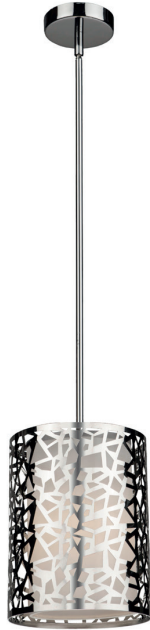

Bayview AC11061CH Pendant

The “Bayview” collection has a chrome plated exterior metal frame which has multi shape cuts throughout. The chrome shade overlaps a white hardback shade. Extra rods are included for easy height adjustment (hangstraight also supplied for sloped ceilings).

ORDERING

Model	AC11061CH
Collection	Bayview
Finish	Chrome & white

PRODUCT DIMENSIONS (inches)

Width	8
Length	8
Height	9.5
Overall Height	51.5
Ext.	
Chain Inc.	
Rods Inc.	
Wire Length	
Canopy Size	
Sloped Ceiling	Yes

BULBS

Bulbs Included	No
Bulb Qty.	1
Wattage	100
Dimmable	Yes
Socket Base Type	Medium Base
Lumens (LED)	
CRI (LED)	
Kelvin (LED)	

PACKAGING DIMENSIONS

Weight	Length	Width	Height
5	10	10	10

OTHER

UPC	778350009041
Material	Metal or linen
Safety Rated	Interior/Dry
Listing	ETL
Warranty	